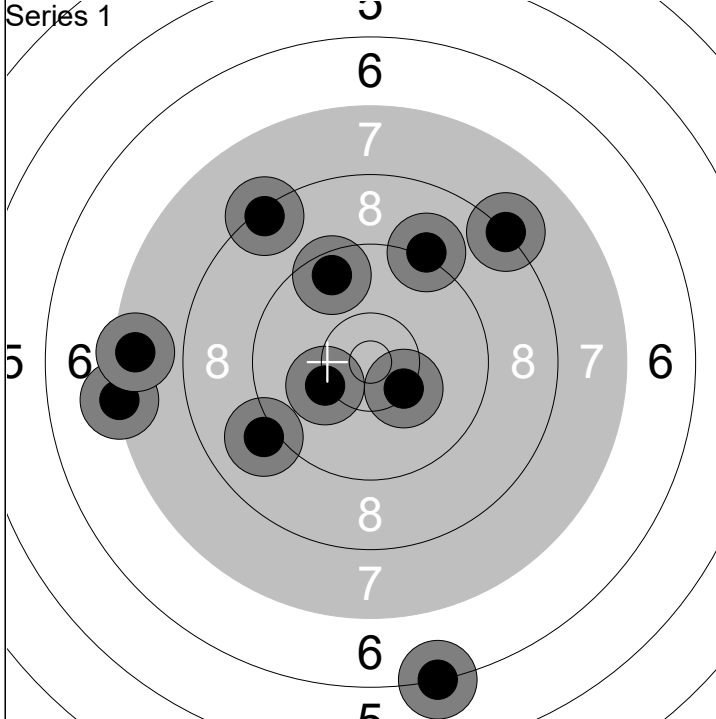

1: 9.2 ↗	6: 9.7 ↗	Series	89 ( 1x)
2: 9.4 ↑	7: 8.3 ↓		
3: 9.0 ↙	8: 10.5x ↑	Series	89 ( 1x)
4: 8.1 ←	9: 10.2 ↓		
5: 9.0 ↗	10: 8.6 ↓		

1: 8.2 ↓	6: 10.4x ←	Series	76 ( 1x)
2: 8.9 ↓	7: 6.9 ↓		
3: 8.8 ↗	8: 7.8 ↓	Series	165 ( 2x)
4: 8.1 →	9: 8.3 ↘		
5: 7.4 ↓	10: 6.4 ↓		

1: 7.6 →	6: 5.5 ↓	Series	74 ( 0x)
2: 8.3 ↗	7: 8.6 ↓		
3: 8.8 ↙	8: 8.8 ←	Series	239 ( 2x)
4: 9.5 ←	9: 7.6 ↓		
5: 6.8 ↙	10: 8.0 ↓		

1: 8.0 ↓	6: 7.8 ↙	Series	85 ( 1x)
2: 10.4x ↓	7: 8.0 ↓		
3: 7.7 ↓	8: 9.7 ↙	Series	324 ( 3x)
4: 9.1 ↓	9: 10.2 ↘		
5: 8.7 ←	10: 9.6 ↗		

Mikkelin Ampujat ry

Relay **1** Lane **12** **Onni Venäläinen**

10m Ilmakivääri ja -pistooli MA M16p

24.2.2022 Harjoituskisa Mikkelin Shooting Club

1: 9.1 ↙	6: 9.6 ↗	Series 83 (0x)
2: 10.2 ↙	7: 9.2 ↗	
3: 6.2 ↓	8: 8.2 ↗	Series 83 (0x)
4: 7.2 ←	9: 8.3 ↗	
5: 10.3 ↘	10: 7.5 ←	