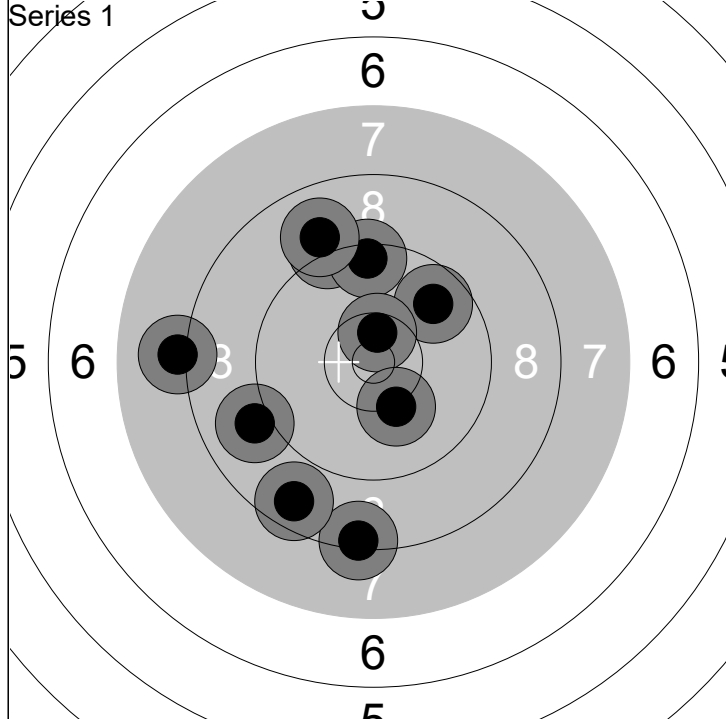

1:	10.3	←
2:	9.9	↗
3:	8.3	→
4:	8.8	↓
5:	8.9	↗
6:	9.7	←
7:	9.6	↗
8:	10.0	→
9:	9.5	←
10:	8.6	↑
<b>Series</b>		<b>88 ( 0x)</b>
		<b>88 ( 0x)</b>

1:	9.5	↓
2:	7.0	→
3:	9.9	→
4:	9.1	↘
5:	7.5	↓
6:	7.5	↘
7:	9.7	↓
8:	8.3	↘
9:	10.3	←
10:	10.7x	↘
<b>Series</b>		<b>85 ( 1x)</b>
		<b>173 ( 1x)</b>

1:	7.4	↓
2:	10.1	↓
3:	10.0	←
4:	8.7	↗
5:	9.6	↗
6:	7.2	↗
7:	10.0	→
8:	7.7	↗
9:	8.4	↓
10:	8.8	↗
<b>Series</b>		<b>84 ( 0x)</b>
		<b>257 ( 1x)</b>

1:	7.2	↗
2:	1.1	↗
3:	8.9	↖
4:	5.3	→
5:	5.1	→
6:	7.4	↗
7:	9.1	↖
8:	4.7	→
9:	0.0	↗
10:	6.2	↘
<b>Series</b>		<b>52 ( 0x)</b>
		<b>52 ( 0x)</b>

1:	9.9	↗
2:	7.2	↑
3:	7.3	↗
4:	7.1	↘
5:	7.6	→
6:	5.7	↗
7:	8.0	↑
8:	9.4	↗
9:	7.4	→
10:	8.6	↑
<b>Series</b>		<b>74 ( 0x)</b>
		<b>126 ( 0x)</b>

1:	5.3	→
2:	0.0	↗
3:	3.1	↗
4:	8.6	↘
5:	3.6	↗
6:	7.9	↘
7:	3.8	↘
8:	6.6	→
9:	7.8	↗
10:	5.3	↖
<b>Series</b>		<b>47 ( 0x)</b>
		<b>173 ( 0x)</b>

Relay <b>1</b>	Lane <b>11</b>	<b>Joona Krivetz</b>
-------------------	-------------------	----------------------

10m Ilmakivääri ja -pistooli	MA	M16p
------------------------------	----	------

24.2.2022	Harjoituskisa	Mikkeli Shooting Club
-----------	---------------	-----------------------