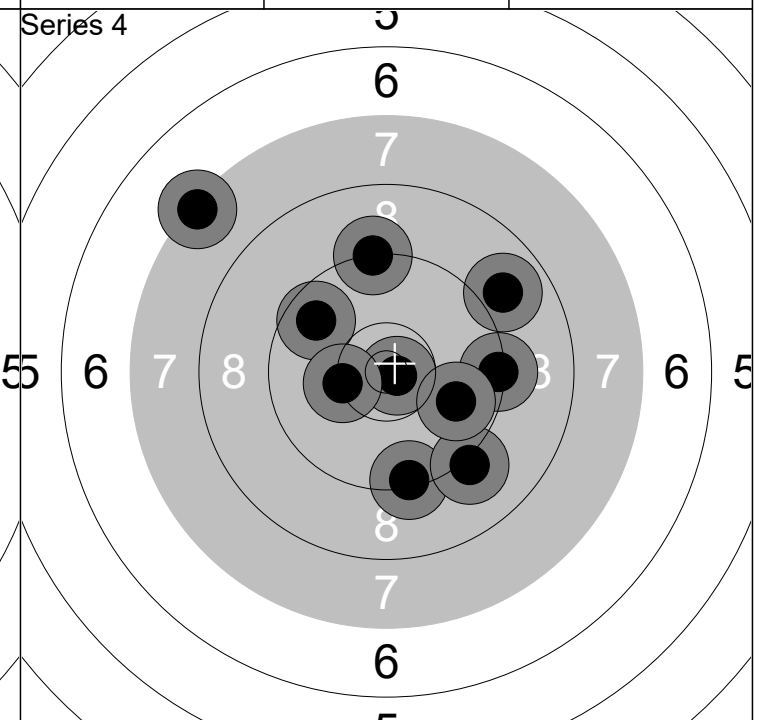

1: 7.6 →	6: 5.5 ↓	Series	74 ( 0x)
2: 8.3 ↗	7: 8.6 ↓		
3: 8.8 ↙	8: 8.8 ←	Series	239 ( 2x)
4: 9.5 ←	9: 7.6 ↓		
5: 6.8 ↙	10: 8.0 ↓		

1: 8.0 ↓	6: 7.8 ↙	Series	85 ( 1x)
2: 10.4x ↓	7: 8.0 ↓		
3: 7.7 ↓	8: 9.7 ↙	Series	324 ( 3x)
4: 9.1 ↓	9: 10.2 ↘		
5: 8.7 ←	10: 9.6 ↗		

Mikkelin Ampujat ry

Relay **1** Lane **12** **Onni Venäläinen**

10m Ilmakivääri ja -pistooli MA M16p

24.2.2022 Harjoituskisa Mikkelin Shooting Club

1: 9.1 ↙	6: 9.6 ↗	Series 83 (0x)
2: 10.2 ↙	7: 9.2 ↗	
3: 6.2 ↓	8: 8.2 ↗	Series 83 (0x)
4: 7.2 ←	9: 8.3 ↗	
5: 10.3 ↘	10: 7.5 ←	

1: 9.0 ↙	6: 9.4 →	Series 86 (0x)
2: 10.0 →	7: 8.8 →	
3: 8.8 ↙	8: 8.8 ↗	Series 169 (0x)
4: 8.0 →	9: 9.6 ↘	
5: 9.6 ↗	10: 8.8 ↗	

1: 9.8 ↓	6: 8.1 ↙	Series 85 (0x)
2: 7.8 ↙	7: 9.6 ↗	
3: 9.0 ←	8: 8.0 ←	Series 254 (0x)
4: 9.2 ↓	9: 10.0 ↗	
5: 7.9 ↗	10: 9.7 ←	