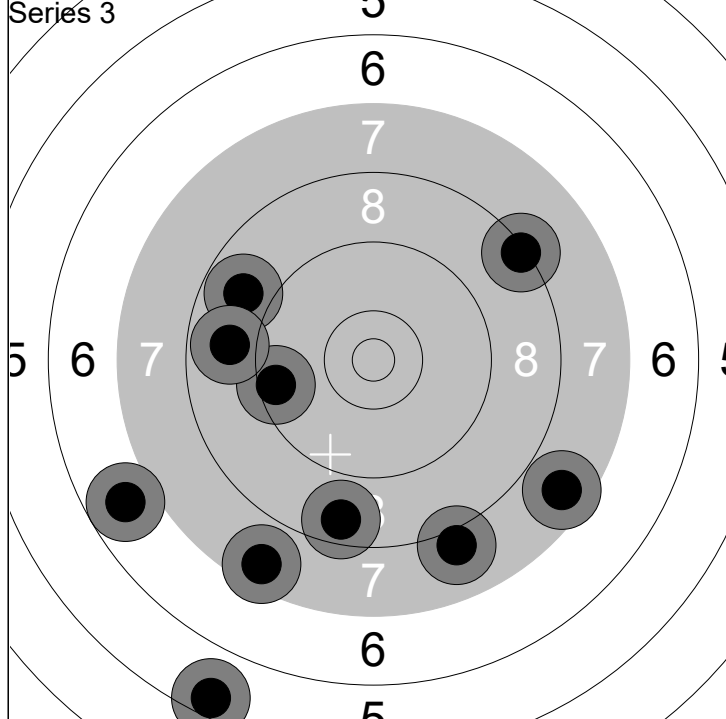

1:	9.9	↗
2:	7.2	↑
3:	7.3	↗
4:	7.1	↘
5:	7.6	→
6:	5.7	↗
7:	8.0	↑
8:	9.4	↗
9:	7.4	→
10:	8.6	↑
<b>Series</b>		<b>74 ( 0x)</b>
		<b>126 ( 0x)</b>

1:	5.3	→
2:	0.0	↗
3:	3.1	↗
4:	8.6	↘
5:	3.6	↗
6:	7.9	↘
7:	3.8	↘
8:	6.6	→
9:	7.8	↗
10:	5.3	↖
<b>Series</b>		<b>47 ( 0x)</b>
		<b>173 ( 0x)</b>

Relay <b>1</b>	Lane <b>11</b>	<b>Joona Krivetz</b>
-------------------	-------------------	----------------------

10m Ilmakivääri ja -pistooli	MA	M16p
------------------------------	----	------

24.2.2022	Harjoituskisa	Mikkeli Shooting Club
-----------	---------------	-----------------------

1: 9.2 ↗	6: 9.7 ↗	Series	89 ( 1x)
2: 9.4 ↑	7: 8.3 ↓		
3: 9.0 ↙	8: 10.5x ↑	Series	89 ( 1x)
4: 8.1 ←	9: 10.2 ↓		
5: 9.0 ↗	10: 8.6 ↓		

1: 8.2 ↓	6: 10.4x ←	Series	76 ( 1x)
2: 8.9 ↓	7: 6.9 ↓		
3: 8.8 ↗	8: 7.8 ↓	Series	165 ( 2x)
4: 8.1 →	9: 8.3 ↘		
5: 7.4 ↓	10: 6.4 ↓		