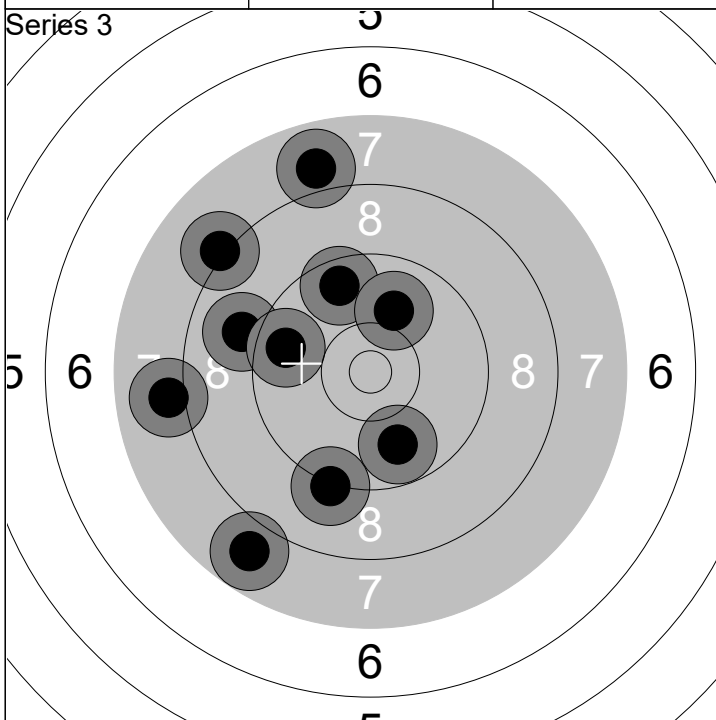

1: 7.6 →	6: 5.5 ↓	Series	74 ( 0x)
2: 8.3 ↗	7: 8.6 ↓		
3: 8.8 ↙	8: 8.8 ←	Series	239 ( 2x)
4: 9.5 ←	9: 7.6 ↓		
5: 6.8 ↙	10: 8.0 ↓		

1: 8.0 ↓	6: 7.8 ↙	Series	85 ( 1x)
2: 10.4x ↓	7: 8.0 ↓		
3: 7.7 ↓	8: 9.7 ↙	Series	324 ( 3x)
4: 9.1 ↓	9: 10.2 ↘		
5: 8.7 ←	10: 9.6 ↗		

Mikkelin Ampujat ry

Relay **1** Lane **12** **Onni Venäläinen**

10m Ilmakivääri ja -pistooli MA M16p

24.2.2022 Harjoituskisa Mikkelin Shooting Club

1: 9.1 ↙	6: 9.6 ↗	Series 83 (0x)
2: 10.2 ↙	7: 9.2 ↗	
3: 6.2 ↓	8: 8.2 ↗	Series 83 (0x)
4: 7.2 ←	9: 8.3 ↗	
5: 10.3 ↘	10: 7.5 ←	

1: 9.0 ↙	6: 9.4 →	Series 86 (0x)
2: 10.0 →	7: 8.8 →	
3: 8.8 ↙	8: 8.8 ↗	Series 169 (0x)
4: 8.0 →	9: 9.6 ↘	
5: 9.6 ↗	10: 8.8 ↗	

1: 9.8 ↓	6: 8.1 ↙	Series 85 (0x)
2: 7.8 ↙	7: 9.6 ↗	
3: 9.0 ←	8: 8.0 ←	Series 254 (0x)
4: 9.2 ↓	9: 10.0 ↗	
5: 7.9 ↗	10: 9.7 ←	