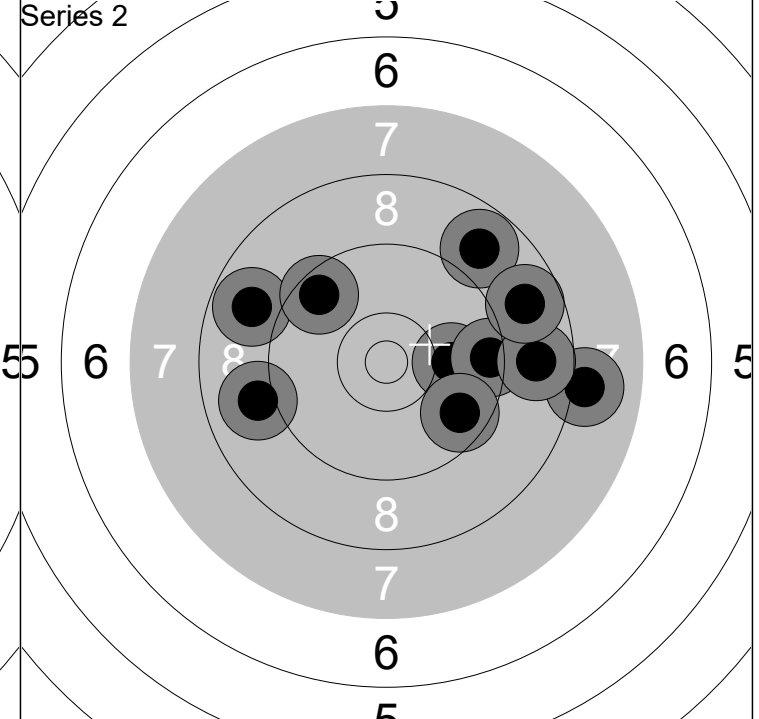

1: 7.6 →	6: 5.5 ↓	Series	74 ( 0x)
2: 8.3 ↗	7: 8.6 ↓		
3: 8.8 ↙	8: 8.8 ←	Series	239 ( 2x)
4: 9.5 ←	9: 7.6 ↓		
5: 6.8 ↙	10: 8.0 ↓		

1: 8.0 ↓	6: 7.8 ↙	Series	85 ( 1x)
2: 10.4x ↓	7: 8.0 ↓		
3: 7.7 ↓	8: 9.7 ↙	Series	324 ( 3x)
4: 9.1 ↓	9: 10.2 ↘		
5: 8.7 ←	10: 9.6 ↗		

Mikkelin Ampujat ry

Relay **1** Lane **12** **Onni Venäläinen**

10m Ilmakivääri ja -pistooli MA M16p

24.2.2022 Harjoituskisa Mikkelin Shooting Club

1: 9.1 ↙	6: 9.6 ↗	Series 83 (0x)
2: 10.2 ↙	7: 9.2 ↗	
3: 6.2 ↓	8: 8.2 ↗	Series 83 (0x)
4: 7.2 ←	9: 8.3 ↗	
5: 10.3 ↘	10: 7.5 ←	

1: 9.0 ↙	6: 9.4 →	Series 86 (0x)
2: 10.0 →	7: 8.8 →	
3: 8.8 ↙	8: 8.8 ↗	Series 169 (0x)
4: 8.0 →	9: 9.6 ↘	
5: 9.6 ↗	10: 8.8 ↗	

1: 9.8 ↓	6: 8.1 ↙	Series 85 (0x)
2: 7.8 ↙	7: 9.6 ↗	
3: 9.0 ←	8: 8.0 ←	Series 254 (0x)
4: 9.2 ↓	9: 10.0 ↗	
5: 7.9 ↗	10: 9.7 ←	