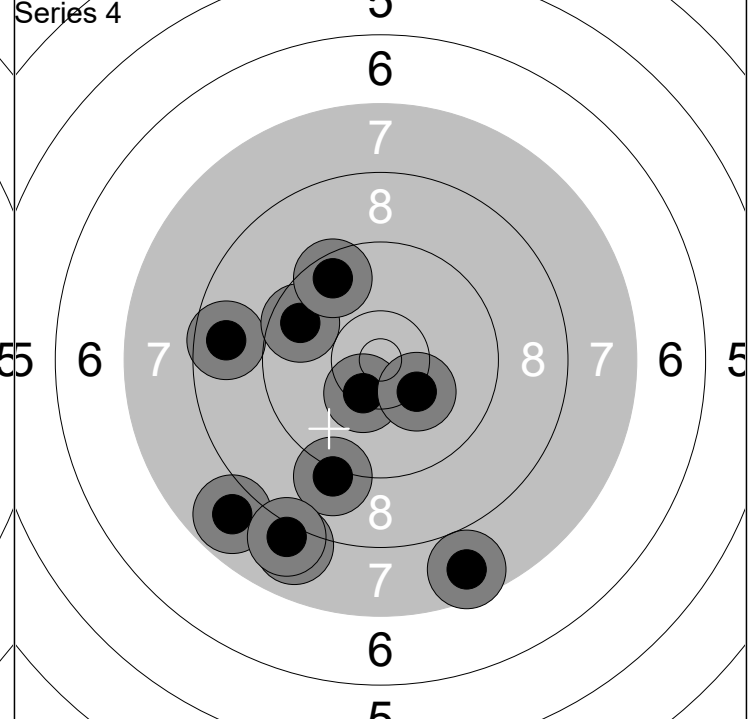

1:	9.9	↗
2:	7.2	↑
3:	7.3	↗
4:	7.1	↘
5:	7.6	→
6:	5.7	↗
7:	8.0	↑
8:	9.4	↗
9:	7.4	→
10:	8.6	↑
<b>Series</b>		<b>74 ( 0x)</b>
		<b>126 ( 0x)</b>

1:	5.3	→
2:	0.0	↗
3:	3.1	↗
4:	8.6	↘
5:	3.6	↗
6:	7.9	↘
7:	3.8	↘
8:	6.6	→
9:	7.8	↗
10:	5.3	↖
<b>Series</b>		<b>47 ( 0x)</b>
		<b>173 ( 0x)</b>

Relay <b>1</b>	Lane <b>11</b>	<b>Joona Krivetz</b>
-------------------	-------------------	----------------------

10m Ilmakivääri ja -pistooli	MA	M16p
------------------------------	----	------

24.2.2022	Harjoituskisa	Mikkeli Shooting Club
-----------	---------------	-----------------------

1: 9.2 ↗	6: 9.7 ↗	Series	89 ( 1x)
2: 9.4 ↑	7: 8.3 ↓		
3: 9.0 ↙	8: 10.5x ↑	Series	89 ( 1x)
4: 8.1 ←	9: 10.2 ↓		
5: 9.0 ↗	10: 8.6 ↓		

1: 8.2 ↓	6: 10.4x ←	Series	76 ( 1x)
2: 8.9 ↓	7: 6.9 ↓		
3: 8.8 ↗	8: 7.8 ↓	Series	165 ( 2x)
4: 8.1 →	9: 8.3 ↘		
5: 7.4 ↓	10: 6.4 ↓		

1: 7.6 →	6: 5.5 ↓	Series	74 ( 0x)
2: 8.3 ↗	7: 8.6 ↓		
3: 8.8 ↙	8: 8.8 ←	Series	239 ( 2x)
4: 9.5 ←	9: 7.6 ↓		
5: 6.8 ↙	10: 8.0 ↓		

1: 8.0 ↓	6: 7.8 ↙	Series	85 ( 1x)
2: 10.4x ↓	7: 8.0 ↓		
3: 7.7 ↓	8: 9.7 ↙	Series	324 ( 3x)
4: 9.1 ↓	9: 10.2 ↘		
5: 8.7 ←	10: 9.6 ↗		